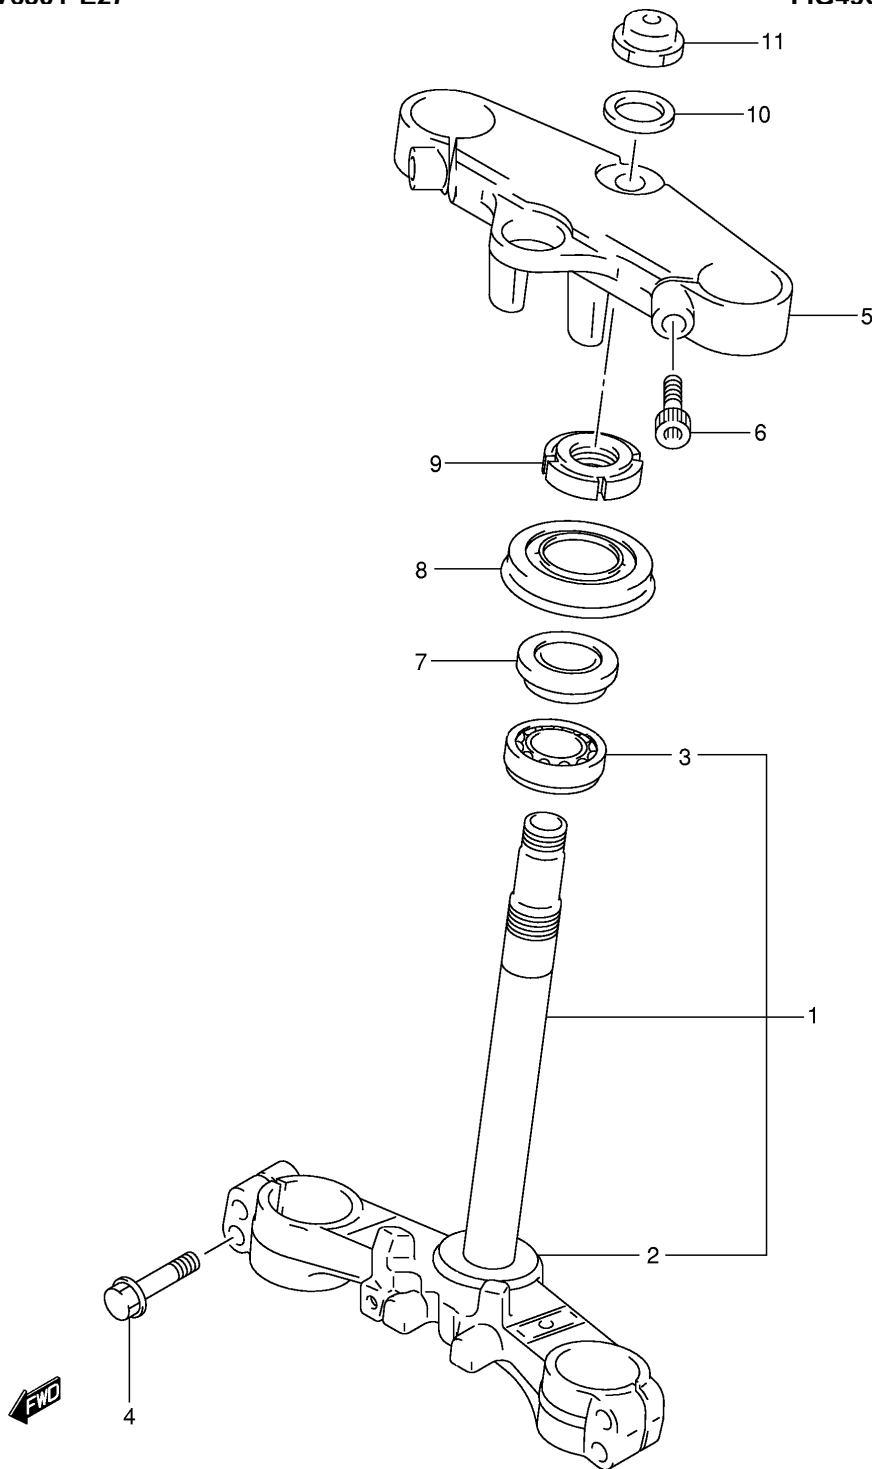

Ref No	Part No	Description
1	51410-20F30	Stem, Steering
2	51644-12C00	• Seal, Steering Lower
3	09267-30010	• Bearing (30x55x17)
4	01550-08407	Bolt
5	51311-19F00	Head, Steering Stem
6	51328-03FA0	Bolt
7	09267-25009	Bearing (25x47x15)
8	09285-34009	Oil Seal (34x69x11.9)
9	51631-28000	Nut, Steering Stem
10	51356-10D03	Washer
11	51353-28A10	Nut